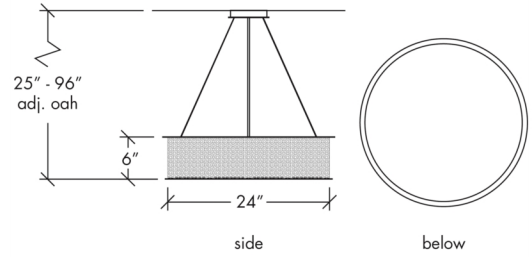

Clarus 14307

project name:	
project location:	
specifier name:	
specifier location:	
quantity:	
fixture type:	

modifications:

Base Specs

24"dia x 6"h x 25-96"OAH

Cable Hung

Clarus 14307

pattern:

A1 - Angles CL - Cloverleaf RD - Round SQ - Squares

lampping:

03: Incandescent, 4 x E26 - 60W max ea, A-Type, 120V, Standard Phase Dimming, UL/cUL Dry/Damp

10: Wattage Restriction Label - 4 x E26 for LED Retrofit 20W max ea - A-Type, 120V, Standard Phase Dimming, UL/cUL Dry/Damp