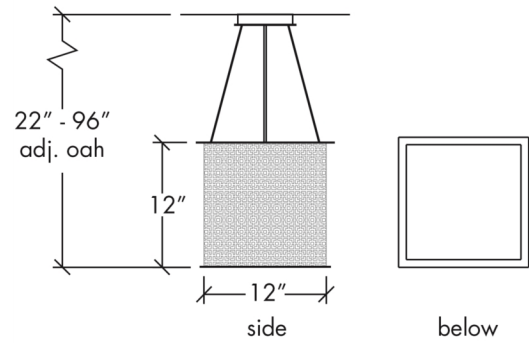

Clarus 14315

project name:	
project location:	
specifier name:	
specifier location:	
quantity:	
fixture type:	

modifications:

Base Specs

12"h x 12"w x 22-96"OAH

Cable Hung

Clarus 14315

pattern:

A1 - Angles CL - Cloverleaf RD - Round SQ - Squares

lampping:

03: Incandescent, 1 x E26 - 60W max ea, A-Type, 120V, Standard Phase Dimming, UL/cUL Dry/Damp

10: Wattage Restriction Label - 1 x E26 for LED Retrofit 20W max ea - A-Type, 120V, Standard Phase Dimming, UL/cUL Dry/Damp