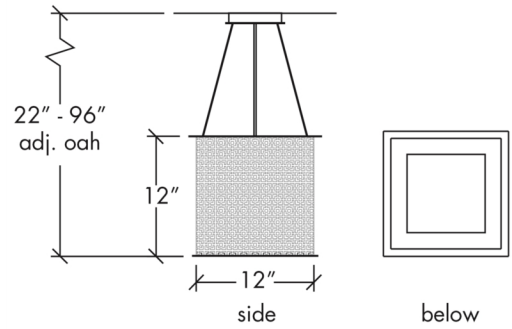

Base Specs

12"h x 12"w x 22-96"OAH
Cable Hung

Clarus 14316

pattern:

A1 - Angles CL - Cloverleaf RD - Round SQ - Squares

standard finish:

- BA - Bronze Age
- BK - Black
- BP - Black Pearl
- CB - Cast Bronze
- CH - Chestnut
- CR - Chrome
- DI - Dark Iron
- EB - Empire Bronze
- MB - Medieval Bronze
- NB - New Brass
- SB - Smokey Brass
- SP - Satin Pewter
- SS - Smoked Silver