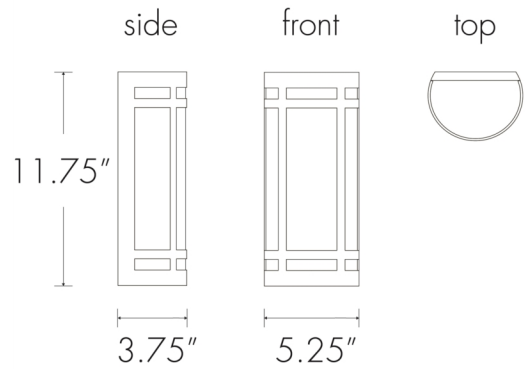

Base Specs

11.75"h x 5.25"w x 3.75"d

Notes

Marine grade primer available — **±\$ Inquire.**

Classics 10180

standard finish:

BA - Bronze Age
BK - Black
BP - Black Pearl
CB - Cast Bronze
CH - Chestnut
CR - Chrome
DI - Dark Iron
EB - Empire Bronze
MB - Medieval Bronze
NB - New Brass
SB - Smokey Brass
SP - Satin Pewter
SS - Smoked Silver