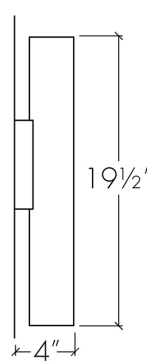

Cylo 19413

project name:

project location:

specifier name:

specifier location:

quantity:

fixture type:

modifications:

Base Specs

19.5"h x 6"w x 4"d Opal Acrylic Bottom Diffuser

Notes

Dark Sky friendly available — **±\$ Inquire.**
 Marine grade primer available — **±\$ Inquire.**

side

front

top

Cylo 19413