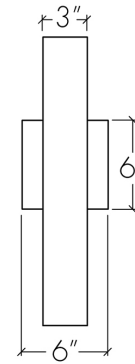

Base Specs

19.5"h x 6"w x 4"d Opal Acrylic Bottom Diffuser

Notes

Dark Sky friendly available — **±\$ Inquire.**
 Marine grade primer available — **±\$ Inquire.**

side

front

top

Cylo 19413