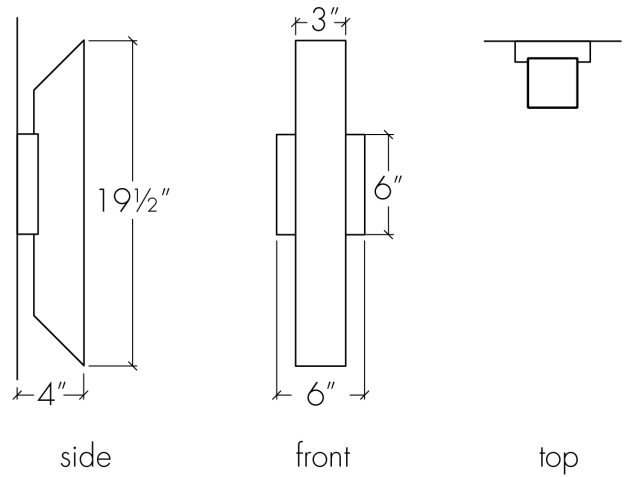

Cylo 19415

project name:

project location:

specifier name:

specifier location:

quantity:

fixture type:

modifications:

Base Specs

19.5"h x 6"w x 4"d Opal Acrylic Bottom Diffuser

Notes

Dark Sky friendly available — **±$ Inquire.**
Marine grade primer available — **±$ Inquire.**