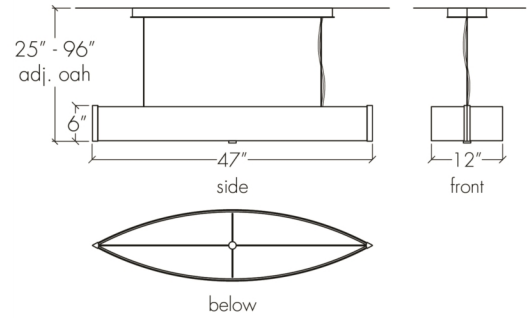

Ellipse 19427

project name:

project location:

specifier name:

specifier location:

quantity:

fixture type:

modifications:

Base Specs

6"h x 12"w x 47"l x 25-96"OAH
Opal Acrylic Bottom Diffuser
Cable Hung

Ellipse 19427

standard finish:

- BA - Bronze Age
- BK - Black
- BP - Black Pearl
- CB - Cast Bronze
- CH - Chestnut
- CR - Chrome
- DI - Dark Iron
- EB - Empire Bronze
- MB - Medieval Bronze
- NB - New Brass
- SB - Smokey Brass
- SP - Satin Pewter
- SS - Smoked Silver

lampping:

04: 49.6w Integrated LED, 7787 Initial Lumens, 3000K, 90 CRI, 120V-277V, 0-10V Dimming, UL/cUL Dry/Damp

standard diffuser:

OA - Opal Acrylic

premium diffuser:

CO - Caramel Onyx
FA - Faux Alabaster
TS - Tea Stained
WS - White Swirl