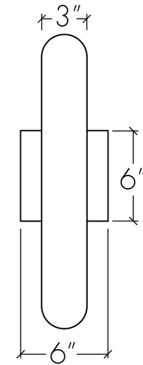

Base Specs

19.5"h x 6"w x 4"d Opal Acrylic Bottom Diffuser

Notes

Dark Sky friendly available — **±\$ Inquire.**
 Marine grade primer available — **±\$ Inquire.**

side

front

top

Cylo 19412