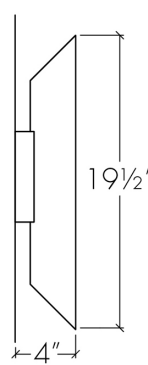

Cylo 19412

project name:

project location:

specifier name:

specifier location:

quantity:

fixture type:

modifications:

Base Specs

19.5"h x 6"w x 4"d Opal Acrylic Bottom Diffuser

Notes

Dark Sky friendly available — **±\$ Inquire.**
 Marine grade primer available — **±\$ Inquire.**

side

front

top

Cylo 19412