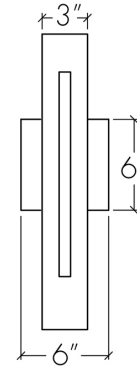

Cylo 19414

project name:

project location:

specifier name:

specifier location:

quantity:

fixture type:

modifications:

Base Specs

19.5"h x 6"w x 4"d Opal Acrylic Bottom Diffuser

Notes

Marine grade primer available — **±$ Inquire.**

front

top