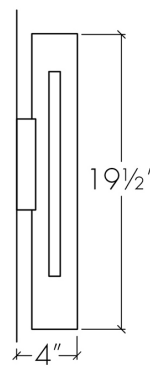

Cylo 19414

project name:

project location:

specifier name:

specifier location:

quantity:

fixture type:

modifications:

Base Specs

19.5"h x 6"w x 4"d Opal Acrylic Bottom Diffuser

Notes

Marine grade primer available — **±$ Inquire.**

side