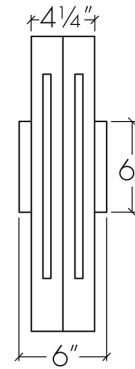

Base Specs

19.5"h x 6"w x 4.5"d Opal Acrylic Bottom Diffuser

Notes

Marine grade primer available — **±\$ Inquire.**

side

front

top

Cylo 19416