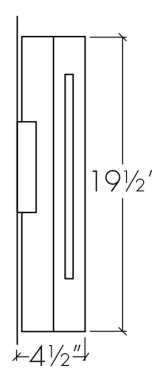

Cylo 19416

project name:

project location:

specifier name:

specifier location:

quantity:

fixture type:

modifications:

Base Specs

19.5"h x 6"w x 4.5"d Opal Acrylic Bottom Diffuser

Notes

Marine grade primer available — **±\$ Inquire.**

side

front

top

Cylo 19416