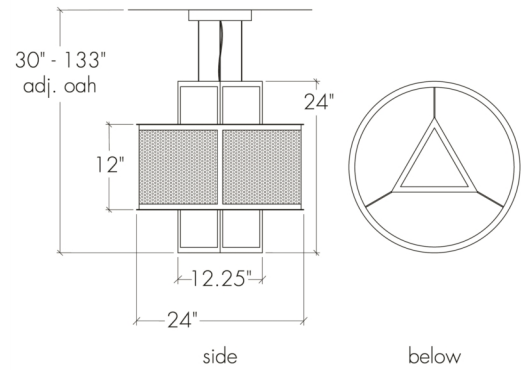

Base Specs

24"dia x 24"h x 30-133"OAH
Opal Acrylic Bottom Diffuser
Cable Hung

Duo 19431

pattern:

A1 - Angles CL - Cloverleaf RD - Round

standard finish:

- BA - Bronze Age
- BK - Black
- BP - Black Pearl
- CB - Cast Bronze
- CH - Chestnut
- CR - Chrome
- DI - Dark Iron
- EB - Empire Bronze
- MB - Medieval Bronze
- NB - New Brass
- SB - Smokey Brass
- SP - Satin Pewter
- SS - Smoked Silver