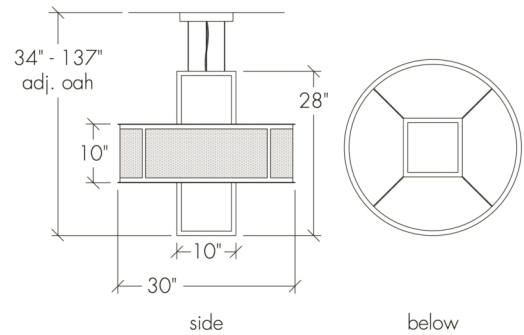

Duo 19432

project name:	
project location:	
specifier name:	
specifier location:	
quantity:	
fixture type:	

modifications:

Base Specs

30"dia x 28"h x 34-137"OAH
Opal Acrylic Bottom Diffuser
Cable Hung

Duo 19432