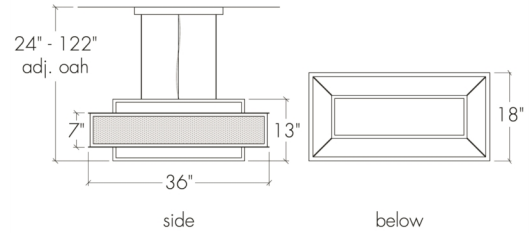

### Base Specs

13"h x 18"w x 36"l x 24-122"OAH  
Opal Acrylic Bottom Diffuser  
Cable Hung

---