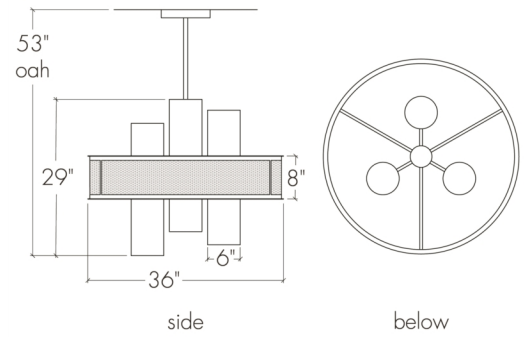

Duo 19434

project name:	
project location:	
specifier name:	
specifier location:	
quantity:	
fixture type:	

modifications:

Base Specs

36"dia x 29"h x 53"OAH
Stem Mount

Duo 19434

pattern:

A1 - Angles CL - Cloverleaf RD - Round

lampping:

03: Incandescent, 6 x E26 - 60W max ea, A-Type, 120V, Standard Phase Dimming, UL/cUL Dry/Damp

10: Wattage Restriction Label - 6 x E26 for LED Retrofit 20W max ea - A-Type, 120V, Standard Phase Dimming, UL/cUL Dry/Damp