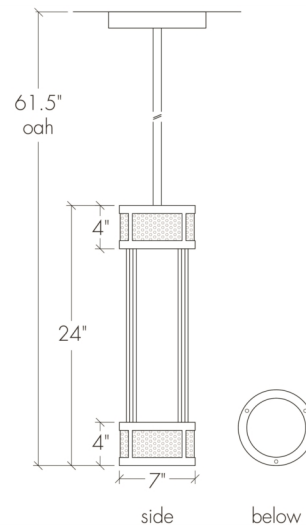

Duo 19436-24

project name:

project location:

specifier name:

specifier location:

quantity:

fixture type:

modifications:

Base Specs

7"dia x 24"h x 61.5"OAH
 Opal Acrylic Bottom Diffuser
 Stem Mount

Multiple Sizes Available

19436-24 | 7"dia x 24"h x 61.5"adj OAH
 19436-36 | 9"dia x 36"h x 73.5"adj OAH

Duo 19436-24

pattern:

A1 - Angles CL - Cloverleaf RD - Round

lampping:

04: 30.6w Integrated LED, 5202 Initial Lumens, 3000K, 90 CRI, 120V-277V, 0-10V Dimming, UL/cUL Dry/Damp

standard finish:

- BA - Bronze Age
- BK - Black
- BP - Black Pearl
- CB - Cast Bronze
- CH - Chestnut
- CR - Chrome
- DI - Dark Iron
- EB - Empire Bronze
- MB - Medieval Bronze
- NB - New Brass
- SB - Smokey Brass
- SP - Satin Pewter
- SS - Smoked Silver