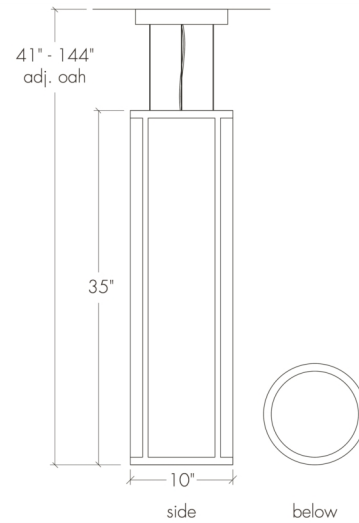

## Duo 19438

project name:	
project location:	
specifier name:	
specifier location:	
quantity:	
fixture type:	

modifications:

### Base Specs

10"dia x 35"h  
Opal Acrylic Bottom Diffuser  
Cable Hung

---