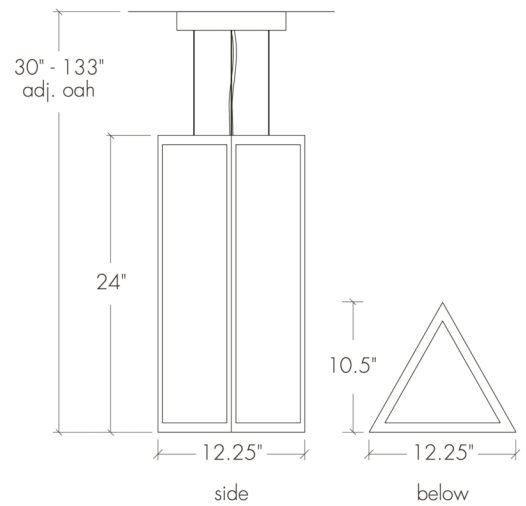

## Duo 19439

project name:	
project location:	
specifier name:	
specifier location:	
quantity:	
fixture type:	

modifications:

### Base Specs

24"h x 12.25"w  
Opal Acrylic Bottom Diffuser  
Cable Hung

---