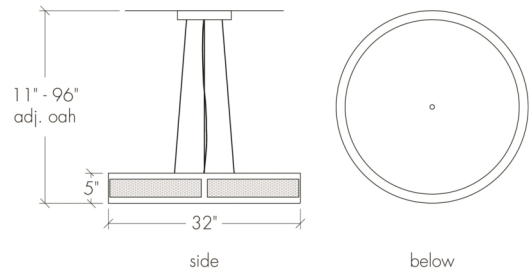

Base Specs

32"dia x 5"h
 Opal Acrylic Bottom Diffuser
 Cable Hung

Multiple Sizes Available

19441-32 | 32"dia x 5"h
 19441-50 | 50"dia x 5"h

Duo 19441-32

pattern:

A1 - Angles CL - Cloverleaf RD - Round

lampping:

04: 46.9w Integrated LED, 7223 Initial Lumens, 3000K, 90 CRI, 120V-277V, 0-10V Dimming, UL/cUL Dry/Damp

standard finish:

- BA - Bronze Age
- BK - Black
- BP - Black Pearl
- CB - Cast Bronze
- CH - Chestnut
- CR - Chrome
- DI - Dark Iron
- EB - Empire Bronze
- MB - Medieval Bronze
- NB - New Brass
- SB - Smokey Brass
- SP - Satin Pewter
- SS - Smoked Silver