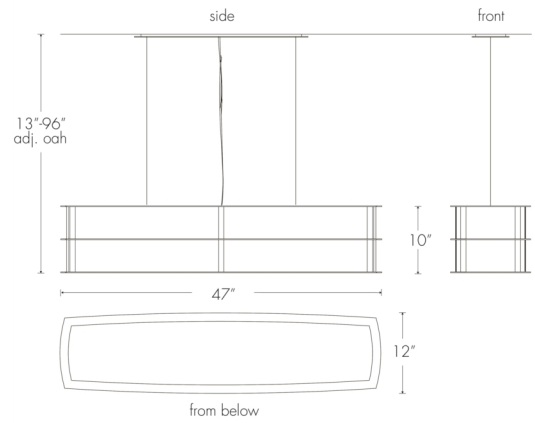

## Ellipse 09175

project name:

project location:

specifier name:

specifier location:

quantity:

fixture type:

modifications:

### Base Specs

10"h x 12"w x 47"l x 12"d x 13-96"OAH  
Opal Acrylic Bottom Diffuser  
Cable Hung

---