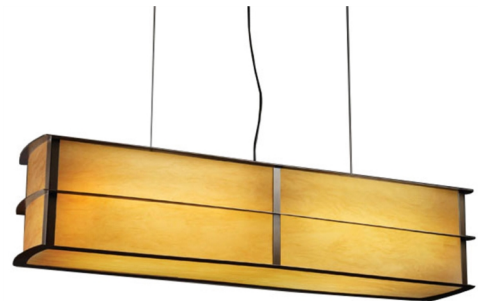

## Ellipse 09175

project name:

project location:

specifier name:

specifier location:

quantity:

fixture type:

modifications:

### Base Specs

10"h x 12"w x 47"l x 12"d x 13-96"OAH  
Opal Acrylic Bottom Diffuser  
Cable Hung

---