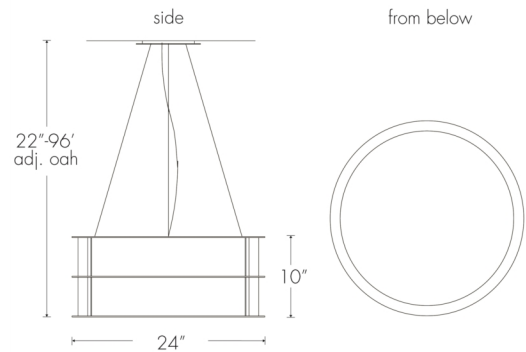

Ellipse 09176

project name:

project location:

specifier name:

specifier location:

quantity:

fixture type:

modifications:

Base Specs

24"dia x 10"h x 22-96"OAH
Opal Acrylic Bottom Diffuser
Cable Hung

Ellipse 09176

standard finish:

- BA - Bronze Age
- BK - Black
- BP - Black Pearl
- CB - Cast Bronze
- CH - Chestnut
- CR - Chrome
- DI - Dark Iron
- EB - Empire Bronze
- MB - Medieval Bronze
- NB - New Brass
- SB - Smokey Brass
- SP - Satin Pewter
- SS - Smoked Silver