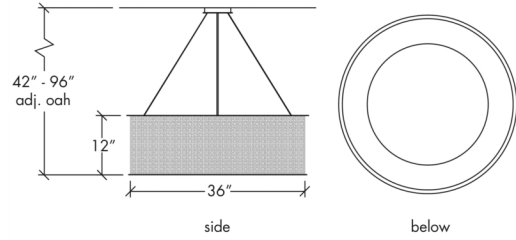

Base Specs

36"dia x 12"h x 42-96"OAH

Cable Hung

Clarus 14310

pattern:

A1 - Angles CL - Cloverleaf RD - Round SQ - Squares

standard finish:

- BA - Bronze Age
- BK - Black
- BP - Black Pearl
- CB - Cast Bronze
- CH - Chestnut
- CR - Chrome
- DI - Dark Iron
- EB - Empire Bronze
- MB - Medieval Bronze
- NB - New Brass
- SB - Smokey Brass
- SP - Satin Pewter
- SS - Smoked Silver