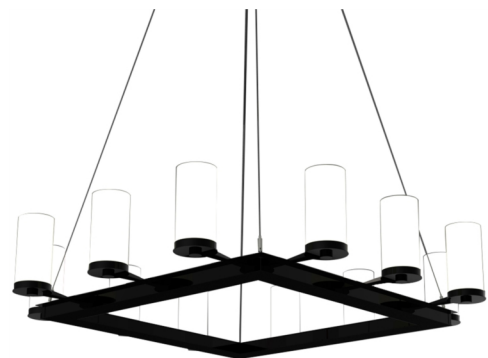

Radius 18405-48

project name:

project location:

specifier name:

specifier location:

quantity:

fixture type:

modifications:

Base Specs

10"h x 48"w x 48"l x 32-96"OAH
Cable Hung

Multiple Sizes Available

18405-36 | 10"h x 36"w x 36"l x 25-96"adj OAH
18405-48 | 10"h x 48"w x 48"l x 32-96"adj OAH

Radius 18405-48

standard finish:

- BA - Bronze Age
- BK - Black
- BP - Black Pearl
- CB - Cast Bronze
- CH - Chestnut
- CR - Chrome
- DI - Dark Iron
- EB - Empire Bronze
- MB - Medieval Bronze
- NB - New Brass
- SB - Smokey Brass
- SP - Satin Pewter
- SS - Smoked Silver

standard diffuser:

OA - Opal Acrylic

premium diffuser:

- CO - Caramel Onyx
- FA - Faux Alabaster
- TS - Tea Stained
- WS - White Swirl

mounting:

Sloped Ceiling Adaptable - ~~\$~~ **Inquire**