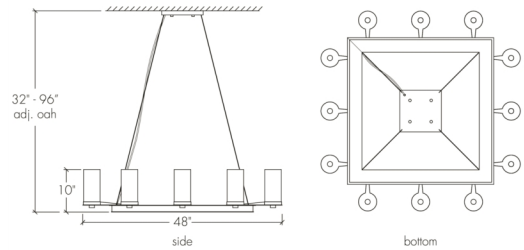

Base Specs

10"h x 48"w x 48"l x 32-96"OAH
Cable Hung

Multiple Sizes Available

18405-36 | 10"h x 36"w x 36"l x 25-96"adj OAH
18405-48 | 10"h x 48"w x 48"l x 32-96"adj OAH

Radius 18405-48

standard finish:

- BA - Bronze Age
- BK - Black
- BP - Black Pearl
- CB - Cast Bronze
- CH - Chestnut
- CR - Chrome
- DI - Dark Iron
- EB - Empire Bronze
- MB - Medieval Bronze
- NB - New Brass
- SB - Smokey Brass
- SP - Satin Pewter
- SS - Smoked Silver