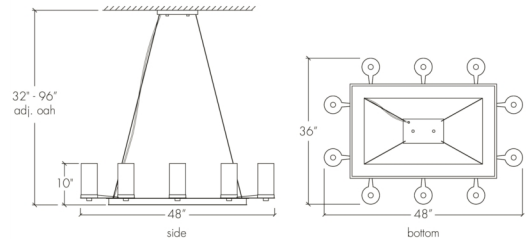

## Radius 18406-48

project name:	
project location:	
specifier name:	
specifier location:	
quantity:	
fixture type:	

modifications:

### Base Specs

10"h x 36"w x 48"l x 32-96"OAH  
Cable Hung

### Multiple Sizes Available

18406-48 | 10"h x 36"w x 48"l x 32-96"adj OAH  
18406-60 | 10"h x 36"w x 60"l x 32-96"adj OAH