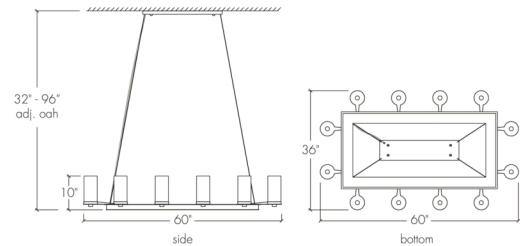

Base Specs

10"h x 36"w x 60"l x 32-96"OAH
Cable Hung

Multiple Sizes Available

18406-48 | 10"h x 36"w x 48"l x 32-96"adj OAH
18406-60 | 10"h x 36"w x 60"l x 32-96"adj OAH

Radius 18406-60

standard finish:

- BA - Bronze Age
- BK - Black
- BP - Black Pearl
- CB - Cast Bronze
- CH - Chestnut
- CR - Chrome
- DI - Dark Iron
- EB - Empire Bronze
- MB - Medieval Bronze
- NB - New Brass
- SB - Smokey Brass
- SP - Satin Pewter
- SS - Smoked Silver