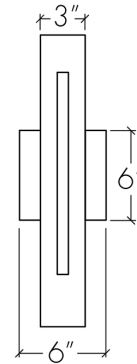

Base Specs

19.5"h x 6"w x 4"d Opal Acrylic Bottom Diffuser

Notes

Marine grade primer available — **±\$ Inquire.**

side

front

top

Cylo 19411