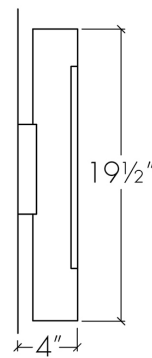

Cylo 19411

project name:

project location:

specifier name:

specifier location:

quantity:

fixture type:

modifications:

Base Specs

19.5"h x 6"w x 4"d Opal Acrylic Bottom Diffuser

Notes

Marine grade primer available — **±\$ Inquire.**

side

front

top

Cylo 19411