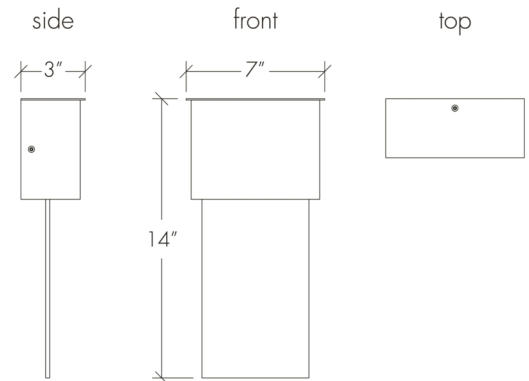

Base Specs
 14"h x 7"w x 3"d

Notes
 Lumenice Acrylic Diffuser — Inquire For Sample

Eo 20448

standard finish:

BA - Bronze Age
BK - Black
BP - Black Pearl
CB - Cast Bronze
CH - Chestnut
CR - Chrome
DI - Dark Iron
EB - Empire Bronze
MB - Medieval Bronze
NB - New Brass
SB - Smokey Brass
SP - Satin Pewter
SS - Smoked Silver