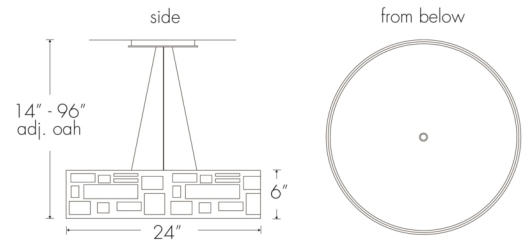

## Genesis 11211-24

project name:

project location:

specifier name:

specifier location:

quantity:

fixture type:

modifications:

### Base Specs

24"dia x 6"h x 14-96"OAH  
 Opal Acrylic Bottom Diffuser  
 Cable Hung

### Multiple Sizes Available

- 11211-16 | 16"dia x 6"h x 14-96"adj OAH
- 11211-24 | 24"dia x 6"h x 14-96"adj OAH
- 11211-36 | 36"dia x 6"h x 14-96"adj OAH