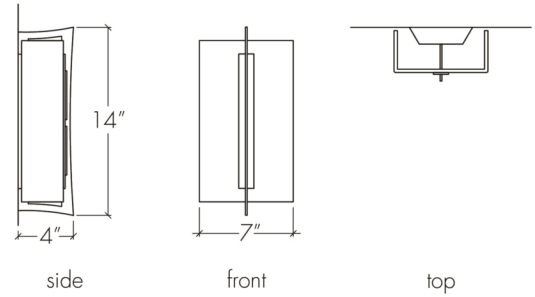

Genesis 19418

project name:	
project location:	
specifier name:	
specifier location:	
quantity:	
fixture type:	

modifications:

Base Specs
14"h x 7"w x 4"d

Genesis 19418

standard finish:

BA - Bronze Age
BK - Black
BP - Black Pearl
CB - Cast Bronze
CH - Chestnut
CR - Chrome
DI - Dark Iron
EB - Empire Bronze
MB - Medieval Bronze
NB - New Brass
SB - Smokey Brass
SP - Satin Pewter
SS - Smoked Silver

lampping:

04: 9.38w Integrated LED, 1444 Initial Lumens, 3000K, 90 CRI, 120V-277V, 0-10V Dimming, UL/cUL Dry/Damp

10: Wattage Restriction Label - 1 x E26 for LED Retrofit 20W max ea - T-10, 120V, Standard Phase Dimming, UL/cUL Dry/Damp

14: 8.4w Integrated LED, 1181 Initial Lumens, 3000K, 90 CRI, 120V, Standard Phase Dimming, UL/cUL Dry/Damp

standard diffuser:

OA - Opal Acrylic

premium diffuser:

CO - Caramel Onyx
FA - Faux Alabaster
TS - Tea Stained
WS - White Swirl