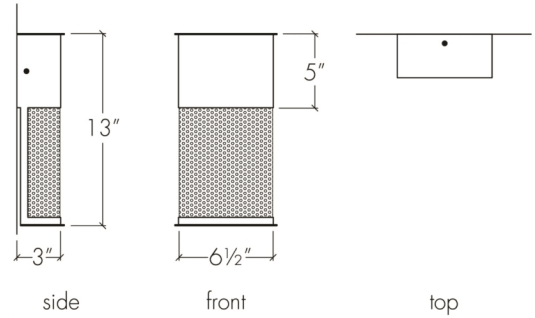

Profiles 19421

| | |
|---------------------|--|
| project name: | |
| project location: | |
| specifier name: | |
| specifier location: | |
| quantity: | |
| fixture type: | |

modifications:

Base Specs

13"h x 6.5"w x 2.75"d

Profiles 19421

pattern:

A1 - Angles CL - Cloverleaf RD - Round

lampping:

04: 8.4w Integrated LED, 1181 Initial Lumens, 3000K, 90 CRI, 120V-277V, 0-10V Dimming, UL/cUL Dry/Damp

14: 8.4w Integrated LED, 1181 Initial Lumens, 3000K, 90 CRI, 120V, Standard Phase Dimming, UL/cUL Dry/Damp