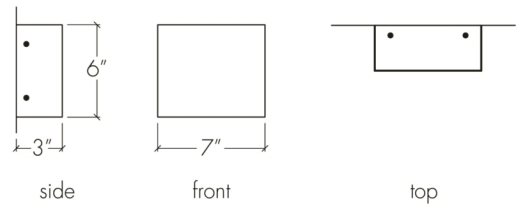

Base Specs

6"h x 7"w x 3"d

Notes

Dark Sky friendly available — **±\$ Inquire.**
 Marine grade primer available — **±\$ Inquire.**

Basics 19424

standard finish:

BA - Bronze Age
BK - Black
BP - Black Pearl
CB - Cast Bronze
CH - Chestnut
CR - Chrome
DI - Dark Iron
EB - Empire Bronze
MB - Medieval Bronze
NB - New Brass
SB - Smokey Brass
SP - Satin Pewter
SS - Smoked Silver