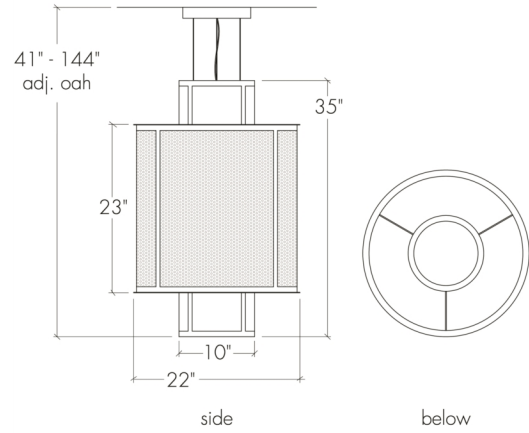

### Base Specs

22"dia x 35"h x 41-144"OAH  
Opal Acrylic Bottom Diffuser  
Cable Hung

---