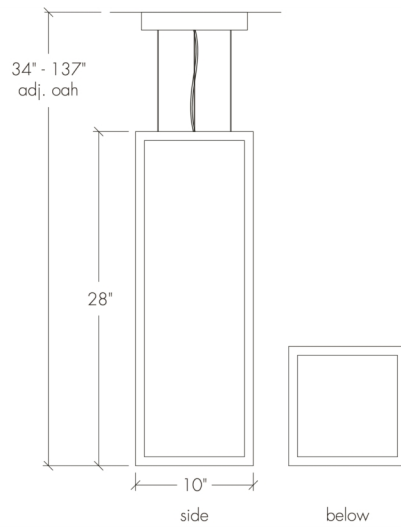

Duo 19440

project name:	
project location:	
specifier name:	
specifier location:	
quantity:	
fixture type:	

modifications:

Base Specs

28"h x 10"w x 10"l
Opal Acrylic Bottom Diffuser
Cable Hung

Duo 19440

standard finish:

lampping:

- 03:** Incandescent, 6 x E26 - 60W max ea, A-Type, 120V, Standard Phase Dimming, UL/cUL Dry/Damp
- 04:** 49.6w Integrated LED, 7787 Initial Lumens, 3000K, 90 CRI, 120V-277V, 0-10V Dimming, UL/cUL Dry/Damp
- 10:** Wattage Restriction Label - 6 x E26 for LED Retrofit 20W max ea - A-Type, 120V, Standard Phase Dimming, UL/cUL Dry/Damp
- 14:** Integrated LED, Standard Phase Dimming ±\$ Inquire