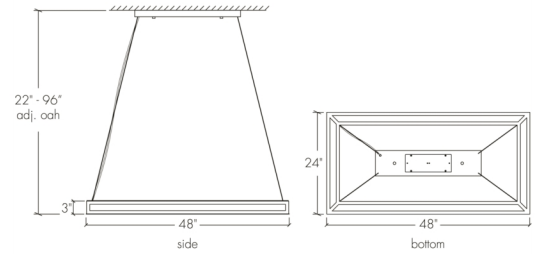

Base Specs

3"h x 24"w x 48"l x 22-96"OAH
Cable Hung

Multiple Sizes Available

18404-36 | 3"h x 18"w x 36"l x 22-96"adj OAH
18404-48 | 3"h x 24"w x 48"l x 22-96"adj OAH

Strata 18404-48

standard finish:

- BA - Bronze Age
- BK - Black
- BP - Black Pearl
- CB - Cast Bronze
- CH - Chestnut
- CR - Chrome
- DI - Dark Iron
- EB - Empire Bronze
- MB - Medieval Bronze
- NB - New Brass
- SB - Smokey Brass
- SP - Satin Pewter
- SS - Smoked Silver