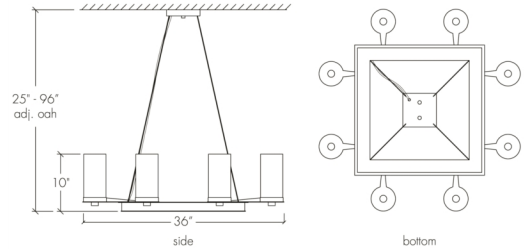

Base Specs

10"h x 36"w x 36"l x 25-96"OAH
Cable Hung

Multiple Sizes Available

18405-36 | 10"h x 36"w x 36"l x 25-96"adj OAH
18405-48 | 10"h x 48"w x 48"l x 32-96"adj OAH

Radius 18405-36

standard finish:

- BA - Bronze Age
- BK - Black
- BP - Black Pearl
- CB - Cast Bronze
- CH - Chestnut
- CR - Chrome
- DI - Dark Iron
- EB - Empire Bronze
- MB - Medieval Bronze
- NB - New Brass
- SB - Smokey Brass
- SP - Satin Pewter
- SS - Smoked Silver