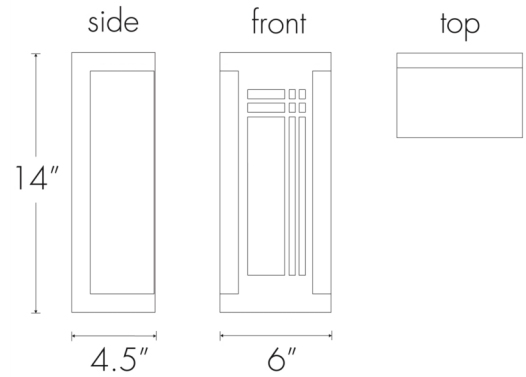

Base Specs

14"h x 6"w x 4.5"d

Notes

Marine grade primer available — **±\$ Inquire.**

Profiles 2019

<p>standard finish:</p> <p>BA - Bronze Age BK - Black BP - Black Pearl CB - Cast Bronze CH - Chestnut CR - Chrome DI - Dark Iron EB - Empire Bronze MB - Medieval Bronze NB - New Brass SB - Smokey Brass SP - Satin Pewter SS - Smoked Silver</p>	<p>premium finish:</p> <p>RCU - Raw Copper Unfinished</p>	<p>lampping:</p> <p>01: Incandescent, 1 x E26 - 60W max ea, A-Type, 120V, Standard Phase Dimming, UL/cUL Wet</p> <p>02: 8.4w Integrated LED, 1181 Initial Lumens, 3000K, 90 CRI, 120V, Standard Phase Dimming, UL/cUL Wet</p> <p>03: Incandescent, 1 x E26 - 60W max ea, A-Type, 120V, Standard Phase Dimming, UL/cUL Dry/Damp</p> <p>04: 14w Integrated LED, 2198 Initial Lumens, 3000K, 90 CRI, 120V-277V, 0-10V Dimming, UL/cUL Dry/Damp</p> <p>10: Wattage Restriction Label - 1 x E26 for LED Retrofit 20W max ea - A-Type, 120V, Standard Phase Dimming, UL/cUL Dry/Damp</p> <p>14: 8.4w Integrated LED, 1181 Initial Lumens, 3000K, 90 CRI, 120V, Standard Phase Dimming, UL/cUL Dry/Damp</p>
<p>standard diffuser:</p> <p>OA - Opal Acrylic</p>	<p>premium diffuser:</p> <p>CO - Caramel Onyx FA - Faux Alabaster TS - Tea Stained WS - White Swirl</p>	