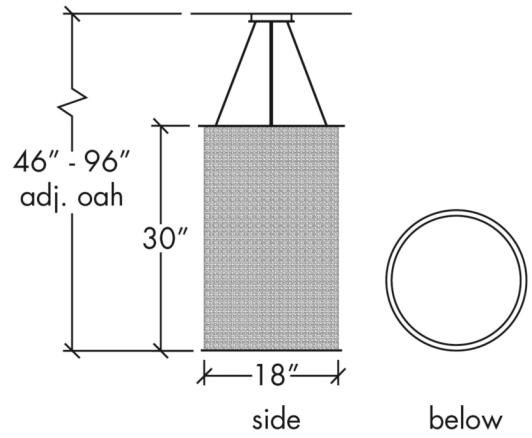

Clarus 14305

project name:	
project location:	
specifier name:	
specifier location:	
quantity:	
fixture type:	

modifications:

Base Specs

18"dia x 30"h x 46-96"OAH
Cable Hung

Clarus 14305

pattern:

A1 - Angles CL - Cloverleaf RD - Round SQ - Squares