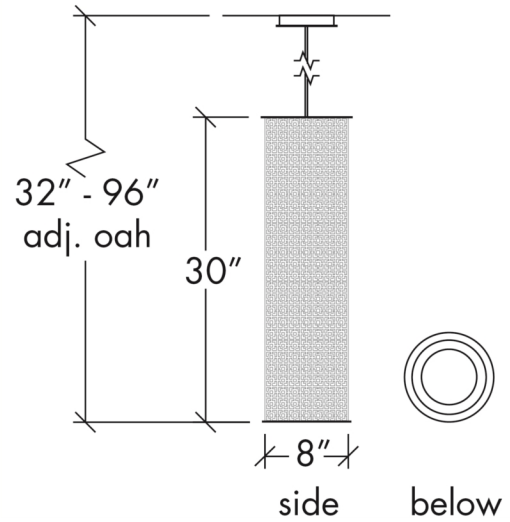

Clarus 14304

project name:

project location:

specifier name:

specifier location:

quantity:

fixture type:

modifications:

Base Specs

8"dia x 30"h x 32-96"OAH
Cable Hung

Clarus 14304

pattern:

A1 - Angles CL - Cloverleaf RD - Round SQ - Squares

standard finish:

- BA - Bronze Age
- BK - Black
- BP - Black Pearl
- CB - Cast Bronze
- CH - Chestnut
- CR - Chrome
- DI - Dark Iron
- EB - Empire Bronze
- MB - Medieval Bronze
- NB - New Brass
- SB - Smokey Brass
- SP - Satin Pewter
- SS - Smoked Silver

standard diffuser:

- OA - Opal Acrylic

lampping:

03: Incandescent, 1 x E26 - 60W max ea, A-Type, 120V, Standard Phase Dimming, UL/cUL Dry/Damp

04: 49.6w Integrated LED, 7787 Initial Lumens, 3000K, 90 CRI, 120V-277V, 0-10V Dimming, UL/cUL Dry/Damp

10: Wattage Restriction Label - 1 x E26 for LED Retrofit 20W max ea - A-Type, 120V, Standard Phase Dimming, UL/cUL Dry/Damp

14: 33.6w Integrated LED, 4724 Initial Lumens, 3000K, 90 CRI, 120V, Standard Phase Dimming, UL/cUL Dry/Damp