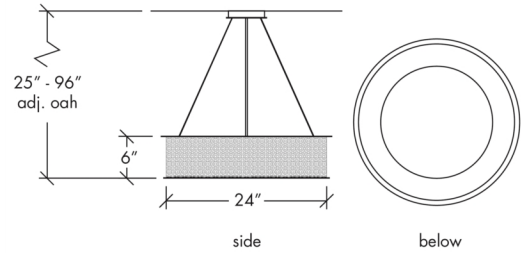

Base Specs

24"dia x 6"h x 25-96"OAH

Cable Hung

Clarus 14308

pattern:

A1 - Angles CL - Cloverleaf RD - Round SQ - Squares

standard finish:

- BA - Bronze Age
- BK - Black
- BP - Black Pearl
- CB - Cast Bronze
- CH - Chestnut
- CR - Chrome
- DI - Dark Iron
- EB - Empire Bronze
- MB - Medieval Bronze
- NB - New Brass
- SB - Smokey Brass
- SP - Satin Pewter
- SS - Smoked Silver