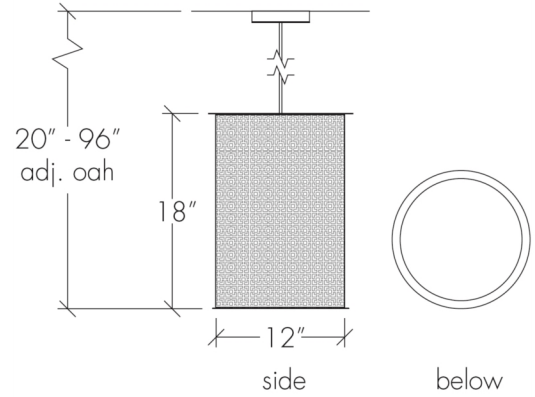

Clarus 14301

project name:	
project location:	
specifier name:	
specifier location:	
quantity:	
fixture type:	

modifications:

Base Specs

12"dia x 18"h x 20-96"OAH

Cable Hung

Notes

Retro style filament bulb recommended.

Clarus 14301

pattern:

A1 - Angles CL - Cloverleaf RD - Round SQ - Squares

lampping:

03: Incandescent, 1 x E26 - 60W max ea, A-Type, 120V, Standard Phase Dimming, UL/cUL Dry/Damp

10: Wattage Restriction Label - 1 x E26 for LED Retrofit 20W max ea - A-Type, 120V, Standard Phase Dimming, UL/cUL Dry/Damp