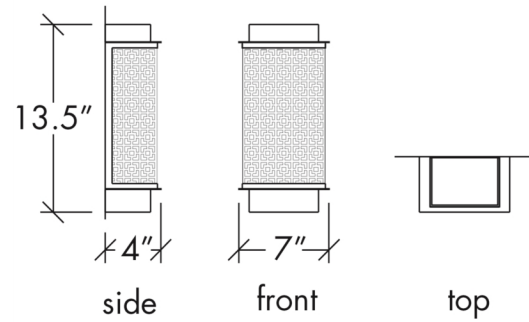

## Clarus 14321

project name:

project location:

specifier name:

specifier location:

quantity:

fixture type:

modifications:

### Base Specs

13.5"h x 7"w x 4"d

---