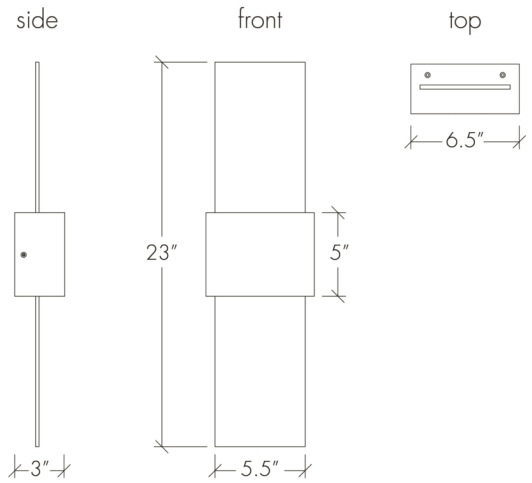

Eo 20449

project name:	
project location:	
specifier name:	
specifier location:	
quantity:	
fixture type:	

modifications:

Base Specs

23"h x 6.5"w x 3"d

Notes

Lumiance Acrylic Diffuser — Inquire For Sample

Eo 20449