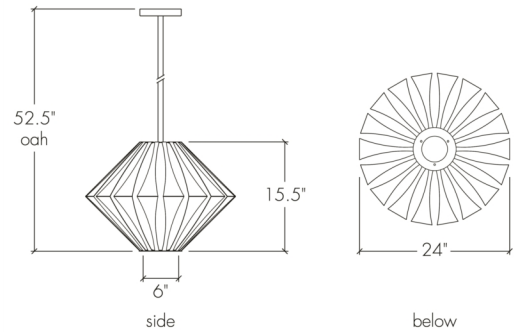

Base Specs

24"dia x 15.5"h x 52.5"OAH
Stem Mount

Notes

Additional stems in 12" or 18" lengths available only with original order — **±\$ Inquire**

Multiple Sizes Available

20456-18 | 18"dia x 13"h x 50"adj OAH
20456-24 | 24"dia x 15.5"h x 52.5"adj OAH