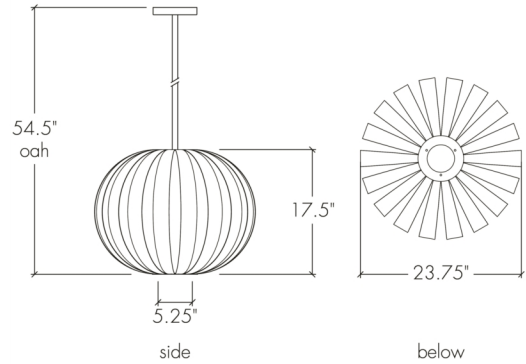

Base Specs

23.75"dia x 17.5"h x 54.5"OAH
Stem Mount

Notes

Additional stems in 12" or 18" lengths available only with original order — **±\$ Inquire**

Multiple Sizes Available

20457-18 | 17"dia x 12"h x 49"adj OAH
20457-24 | 23.75"dia x 17.5"h x 54.5"adj OAH