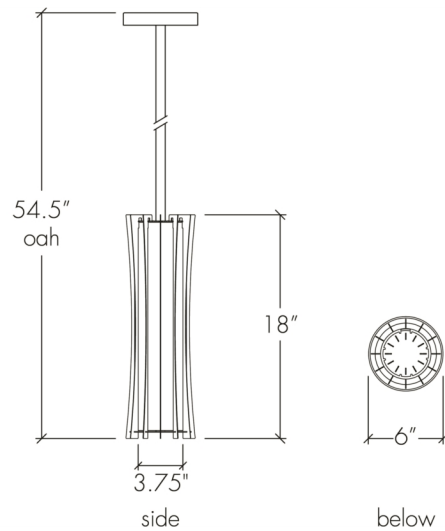

Vasi 20459

project name:

project location:

specifier name:

specifier location:

quantity:

fixture type:

modifications:

Base Specs

6"dia x 18"h x 54.5"OAH
Stem Mount

Notes

Additional stems in 12" or 18" lengths available only with original order — **±\$ Inquire**

Vasi 20459

standard finish:

- BA - Bronze Age
- BK - Black
- BP - Black Pearl
- CB - Cast Bronze
- CH - Chestnut
- DI - Dark Iron
- EB - Empire Bronze
- MB - Medieval Bronze
- NB - New Brass
- SB - Smokey Brass
- SP - Satin Pewter
- SS - Smoked Silver

premium finish:

- CR - Chrome

lamping:

10: Wattage Restriction Label - 1 x E26 for LED Retrofit 20W max ea - A-Type, 120V, Standard Phase Dimming, UL/cUL Dry/Damp

standard diffuser:

- OA - Opal Acrylic

mounting: