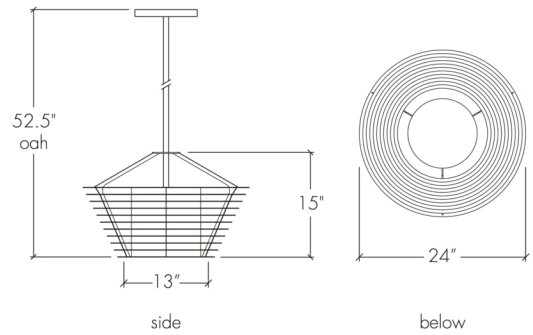

Vasi 20466

project name:	
project location:	
specifier name:	
specifier location:	
quantity:	
fixture type:	

modifications:

Base Specs

24" dia x 15"h x 52.5" OAH
Stem Mount

Notes

Additional stems in 12" or 18" lengths available only with original order — **±\$ Inquire**