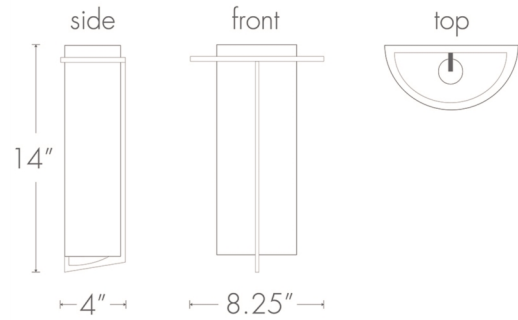

Synergy 0475

project name:

project location:

specifier name:

specifier location:

quantity:

fixture type:

modifications:

Base Specs

14"h x 8.25"w x 4"d

Notes

Marine grade primer available — **±$ Inquire.**