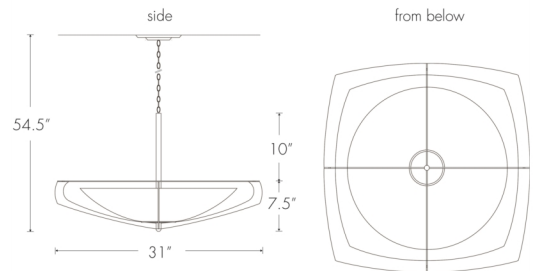

modifications:

Base Specs

31"h x 31"w x 54.5"OAH

Chain Hung

Multiple Sizes Available

0492-18 | 18"h x 18"w x 48"OAH

0492-31 | 31"h x 31"w x 54.5"OAH

0492-39 | 39"h x 39"w x 58"OAH