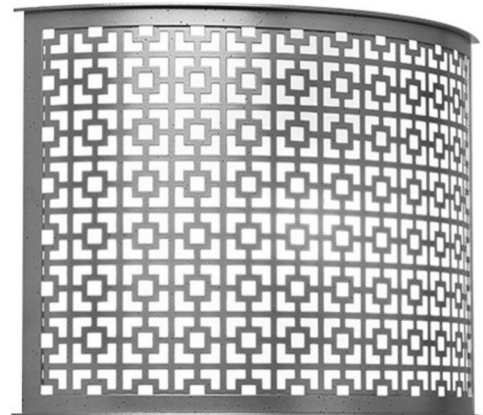

## Clarus 14311

project name:

project location:

specifier name:

specifier location:

quantity:

fixture type:

modifications:

### Base Specs

9"h x 12"w x 4"d

---

# Clarus 14311

pattern:

A1 - Angles    CL - Cloverleaf    RD - Round    SQ - Squares

standard finish:

- BA - Bronze Age
- BK - Black
- BP - Black Pearl
- CB - Cast Bronze
- CH - Chestnut
- CR - Chrome
- DI - Dark Iron
- EB - Empire Bronze
- MB - Medieval Bronze
- NB - New Brass
- SB - Smokey Brass
- SP - Satin Pewter
- SS - Smoked Silver