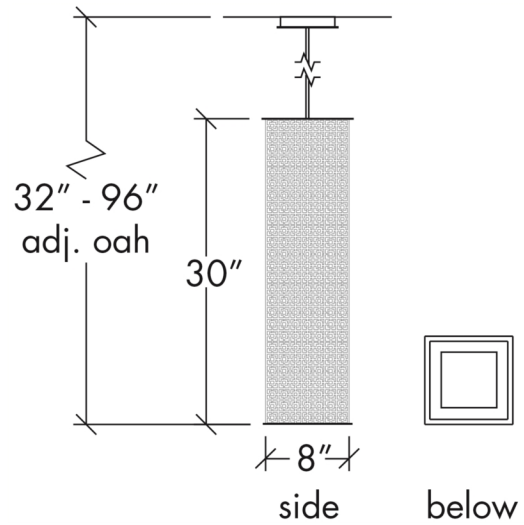

Clarus 14314

project name:

project location:

specifier name:

specifier location:

quantity:

fixture type:

modifications:

Base Specs

30"h x 8"w x 32-96"OAH
Cable Hung

Clarus 14314

pattern:

- A1 - Angles
- CL - Cloverleaf
- RD - Round
- SQ - Squares

standard finish:

- BA - Bronze Age
- BK - Black
- BP - Black Pearl
- CB - Cast Bronze
- CH - Chestnut
- CR - Chrome
- DI - Dark Iron
- EB - Empire Bronze
- MB - Medieval Bronze
- NB - New Brass
- SB - Smokey Brass
- SP - Satin Pewter
- SS - Smoked Silver

standard diffuser:

- OA - Opal Acrylic

lampping:

03: Incandescent, 1 x E26 - 60W max ea, A-Type, 120V, Standard Phase Dimming, UL/cUL Dry/Damp

04: 49.6w Integrated LED, 7787 Initial Lumens, 3000K, 90 CRI, 120V-277V, 0-10V Dimming, UL/cUL Dry/Damp

10: Wattage Restriction Label - 1 x E26 for LED Retrofit 20W max ea - A-Type, 120V, Standard Phase Dimming, UL/cUL Dry/Damp

14: 33.6w Integrated LED, 4724 Initial Lumens, 3000K, 90 CRI, 120V, Standard Phase Dimming, UL/cUL Dry/Damp