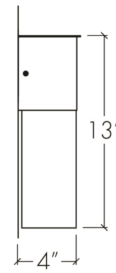

Profiles 19420

project name:	
project location:	
specifier name:	
specifier location:	
quantity:	
fixture type:	

modifications:

Base Specs

13"h x 6"w x 3.75"d

Notes

Marine grade primer available — **±\$ Inquire.**