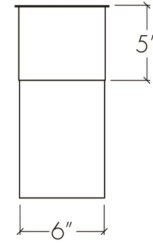

Profiles 19420

project name:	
project location:	
specifier name:	
specifier location:	
quantity:	
fixture type:	

modifications:

Base Specs

13"h x 6"w x 3.75"d

Notes

Marine grade primer available — **±$ Inquire.**

front

top